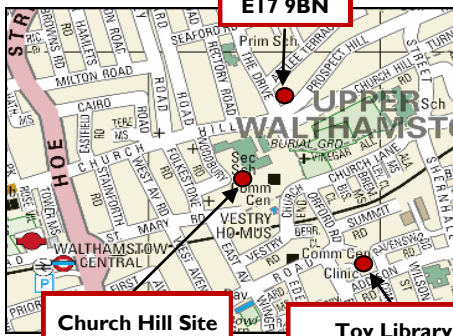

St Gabriel's Church
Havant Road
E17 3JF

Toy Library
Ravenswood Road
E17 9LY

Church Hill Site
Woodbury Road
E17 9SB