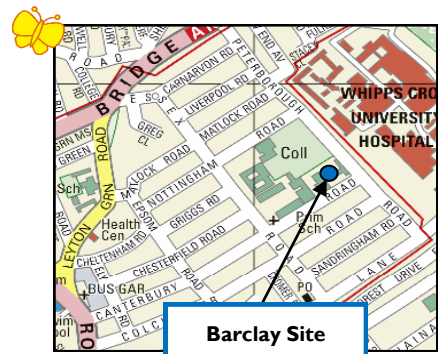

Walthamstow East Children's Centre Activities

A SureStart Children's Centre

Benefit, welfare and debt advice:
Call **020 8518 7015** or go to our Barclay Site to book an appointment

Baby Massage: Call **020 8520 4919** or go to our Church Hill Site to book a place
Term time only £5

Parenting Courses, Breastfeeding advice:
call **020 8520 4919** or **020 8496 2974**, or drop in at either our Barclay Site or our Church Hill Site to find out more

ESOL Classes:
Call **020 8520 4919** or go to our Church Hill Site to book, or contact Waltham Forest Adult Education on **020 8496 2974** or go to their website <http://www.walthamforest.gov.uk/adult-learning>

Barclay Site
Canterbury Road
E10 6EJ